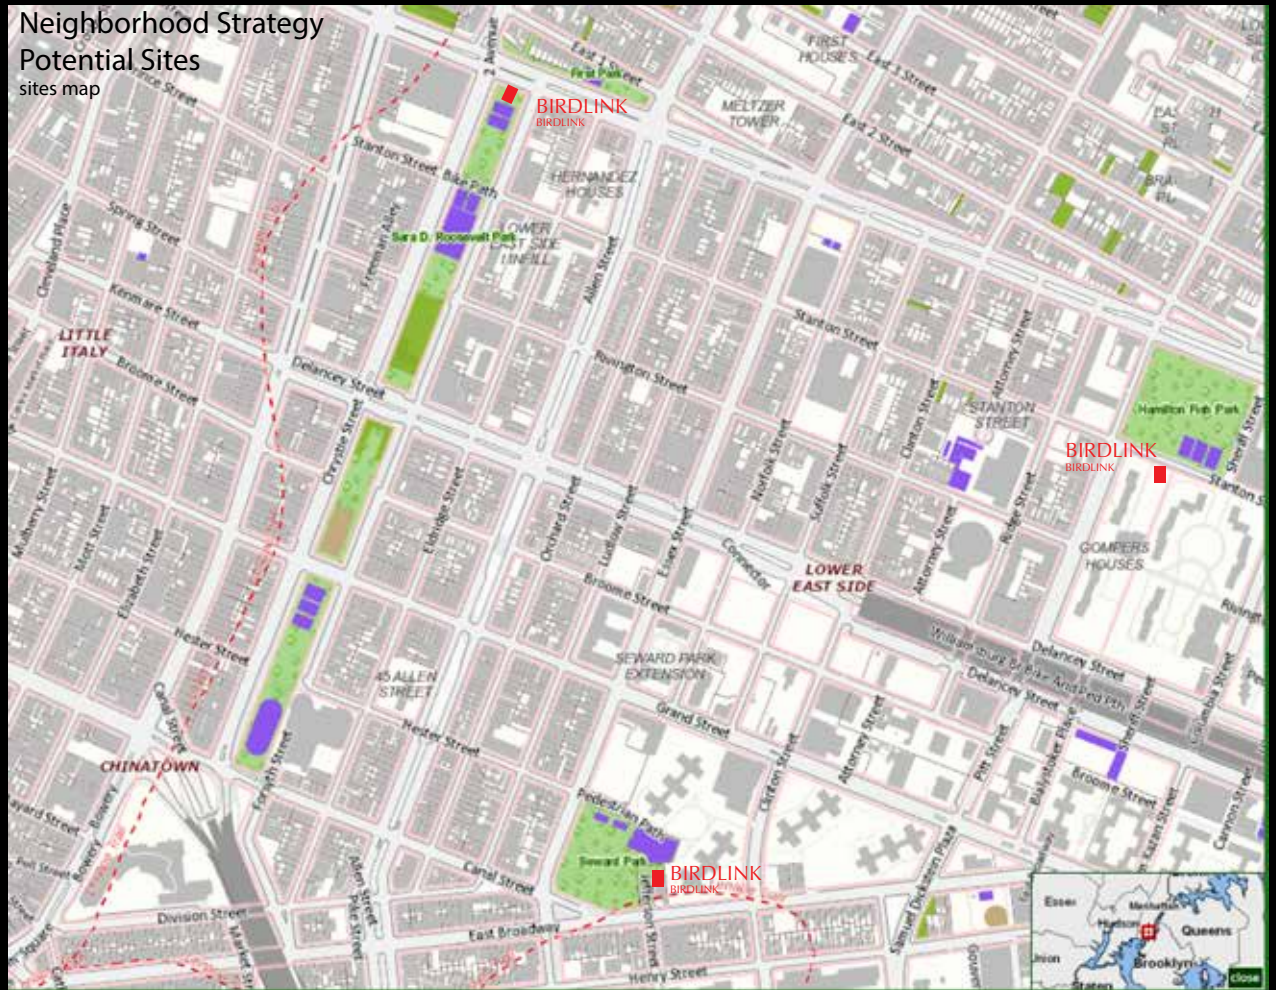

BIRD LINK

DEPLOYABLE HABITAT

SHARING URBAN SPACE WITH NATIVE SPECIES

Public Art Project Sara D Roosevelt Park 2018

BIRDLINK Collaborative
Gerchick Salembier, designers

BIRDLINK Lower East Side 2018

A Sample Neighborhood Network

The Atlantic Flyway through New York City

New York City provides habitat to migrating and local bird populations in serious decline.

BIRDLINK connects fragmented corridors of flora to support birds

Neighborhood Strategy
Potential Sites
sites map

BIRDLINK

Awareness of shared spaces and species

Participation to rebuild native flora and fauna into the urban fabric by the public
Citizen science efforts to identify and count birds with mobile App linking to the Cornell Lab of Ornithology bird population survey.

Public Art Project Seward Park 2018

Birdlink is full of windows yet can feel enveloping. Walking into the curling interior of the living screen, the visual impact yields to close inspection of threads of a living tapestry of plants. Sculpted bird figures also lure birds and people.